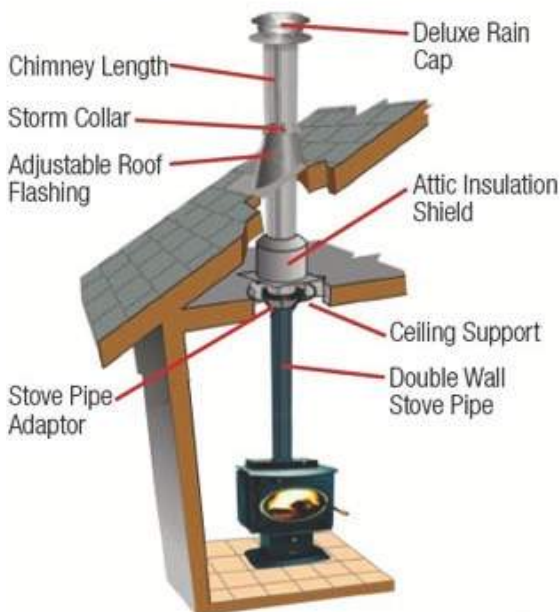

BRECKWELL

FREEDOM STOVES

PELLET STOVES

WOOD STOVES & INSERTS

WE STOCK CLASS-A STAINLESS-STEEL CHIMNEY PIPE & LINERS

Ceiling Support Installation

Wall Support Installation

Harry's Lawn
& Garden Center
402 Main Street
Millmont, PA 17845