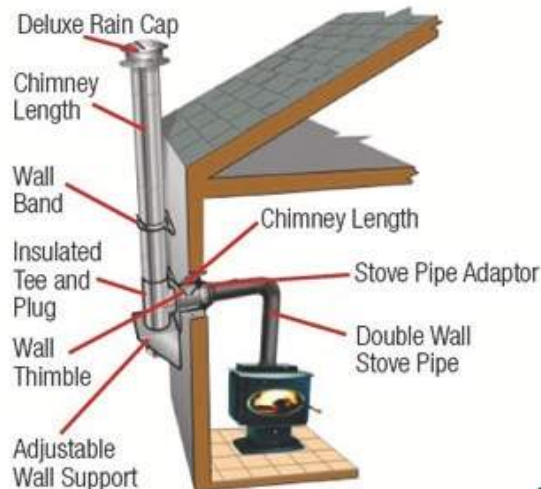

BRECKWELL

FREEDOM STOVES

PELLET STOVES

WOOD STOVES & INSERTS

WE STOCK CLASS-A STAINLESS-STEEL CHIMNEY PIPE & LINERS

Ceiling Support Installation

Wall Support Installation

Harry's Lawn
& Garden Center
402 Main Street
Millmont, PA 17845